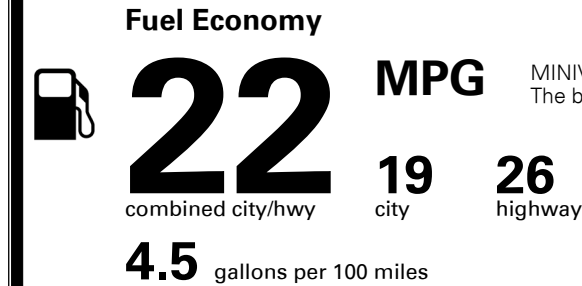

### EPA DOT Fuel Economy and Environment

Gasoline Vehicle

MINIVANS range from 20 to 48 MPG.  
 The best vehicle rates 140 MPGe.

You spend  
**\$2,500**  
 more in fuel costs  
 over 5 years  
 compared to the  
 average new vehicle.