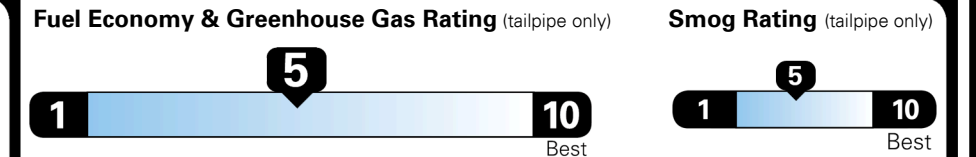

This vehicle emits 408 grams CO₂ per mile. The best emits 0 grams per mile (tailpipe only). Producing and distributing fuel also create emissions; learn more at fueleconomy.gov.

Actual results will vary for many reasons, including driving conditions and how you drive and maintain your vehicle. The average new vehicle gets 28 MPG and costs $9,750 to fuel over 5 years. Cost estimates are based on 15,000 miles per year at $ 3.60 per gallon. MPGe is miles per gasoline gallon equivalent. Vehicle emissions are a significant cause of climate change and smog.

fueleconomy.gov

Calculate personalized estimates and compare vehicles

GOVERNMENT 5-STAR SAFETY RATINGS

PARTS CONTENT INFORMATION

Overall Vehicle Score		Not Rated
Based on the combined rating of frontal, side and rollover. Should ONLY be compared to other vehicles of similar size and weight.		
Frontal	Driver	Not Rated
Crash	Passenger	Not Rated
Based on the risk of injury in a frontal impact. Should ONLY be compared to other vehicles of similar size and weight.		
Side	Front seat	Not Rated
Crash	Rear seat	Not Rated
Star ratings based on the risk of injury in a side impact.		
Rollover	Not Rated	
Star ratings based on the risk of rollover in a single-vehicle crash.		

FOR VEHICLES IN THIS CAR LINE U.S./CANADIAN PARTS CONTENT: 1 %

MAJOR SOURCES OF FOREIGN PARTS: KOREA: 95%

NOTE: PARTS CONTENT DOES NOT INCLUDE FINAL ASSEMBLY, DISTRIBUTION, OR OTHER NON-PARTS COSTS.

FOR THIS VEHICLE FINAL ASSEMBLY POINT: GWANGMYEONG, KOREA

COUNTRY OF ORIGIN
ENGINE: KOREA
TRANSMISSION: KOREA

*Additional terms and conditions apply.

**Kia Connect may be currently unavailable for Model Year 2022 and newer vehicles sold or purchased in Massachusetts; please see owners.kia.com for updates on availability.

NOTE: When you purchase this vehicle, Kia America, Inc. collects personal information you provide to the dealership. For information on our collection and use of personal information and your rights, please see our Privacy Policy on www.kia.com.

Star ratings range from 1 to 5 stars (★★★★★) with 5 being the highest.
Source: National Highway Traffic Safety Administration (NHTSA).
www.safercar.gov or 1-888-327-4236

Manufacturer's suggested retail price includes Manufacturer's recommended pre-delivery service. License and title fees, state and local taxes and other dealer installed options and accessories are not included in the manufacturer's suggested retail price.