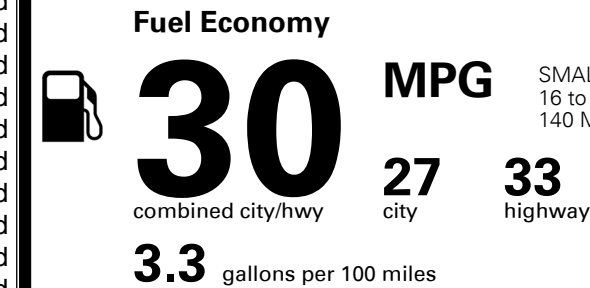

EPA DOT Fuel Economy and Environment

Gasoline Vehicle

SMALL STATION WAGONS range from 16 to 120 MPG. The best vehicle rates 140 MPGe.

You save $750
in fuel costs over 5 years compared to the average new vehicle.

Annual fuel cost $1,800