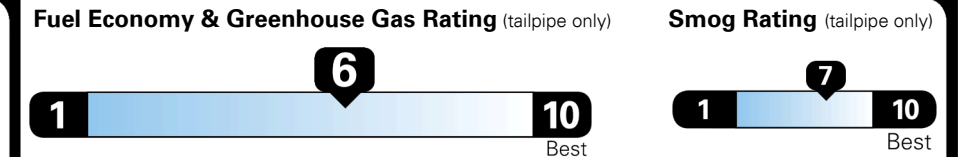

This vehicle emits 302 grams CO₂ per mile. The best emits 0 grams per mile (tailpipe only). Producing and distributing fuel also create emissions; learn more at fueleconomy.gov.

Actual results will vary for many reasons, including driving conditions and how you drive and maintain your vehicle. The average new vehicle gets 28 MPG and costs $9,750 to fuel over 5 years. Cost estimates are based on 15,000 miles per year at $ 3.60 per gallon. MPGe is miles per gasoline gallon equivalent. Vehicle emissions are a significant cause of climate change and smog.

fueleconomy.gov

Calculate personalized estimates and compare vehicles

GOVERNMENT 5-STAR SAFETY RATINGS

Overall Vehicle Score ★ ★ ★ ★
Based on the combined rating of frontal, side and rollover. Should ONLY be compared to other vehicles of similar size and weight.

Frontal	Driver	★ ★ ★ ★ ★
Crash	Passenger	★ ★ ★ ★

Based on the risk of injury in a frontal impact. Should ONLY be compared to other vehicles of similar size and weight.

Side	Front seat	★ ★ ★ ★ ★
Crash	Rear seat	★ ★ ★ ★ ★

Star ratings based on the risk of injury in a side impact.

Rollover ★ ★ ★ ★
Star ratings based on the risk of rollover in a single-vehicle crash.

Star ratings range from 1 to 5 stars (★★★★★) with 5 being the highest.
Source: National Highway Traffic Safety Administration (NHTSA).
www.safercar.gov or 1-888-327-4236

Manufacturer's suggested retail price includes Manufacturer's recommended pre-delivery service. License and title fees, state and local taxes and other dealer installed options and accessories are not included in the manufacturer's suggested retail price.

PARTS CONTENT INFORMATION

FOR VEHICLES IN THIS CAR LINE U.S./CANADIAN PARTS CONTENT: 1 %

MAJOR SOURCES OF FOREIGN PARTS: KOREA: 85%

NOTE: PARTS CONTENT DOES NOT INCLUDE FINAL ASSEMBLY, DISTRIBUTION, OR OTHER NON-PARTS COSTS.

FOR THIS VEHICLE FINAL ASSEMBLY POINT: GWANGJU, KOREA

COUNTRY OF ORIGIN

ENGINE: KOREA
TRANSMISSION: KOREA