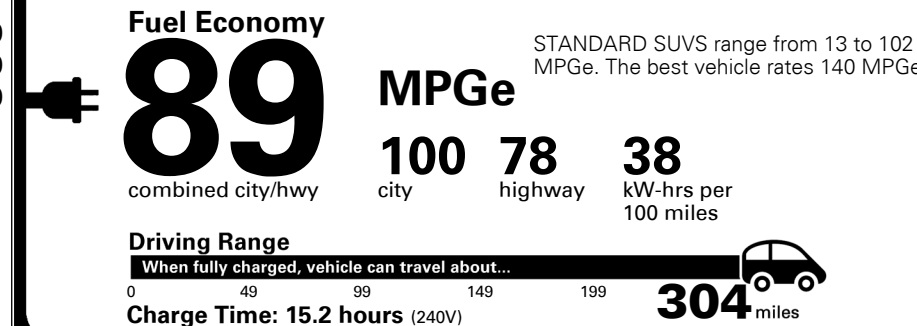

EXTERIOR
19" Alloy Wheels
Smart Power Liftgate
LED Headlights w/ Auto Light Control
Power Folding Heated Mirrors w/ LED Turn Signals
Rear Privacy Glass and Rear Spoiler
Tire Mobility Kit (Spare Tire Not Included)

WARRANTY
10 Year/100,000 Mile Limited Powertrain Warranty
10 Year/100,000 Mile Limited Battery Warranty
5 Year/60,000 Mile Limited Basic Warranty
5 Year/60,000 Mile Roadside Assistance

*Additional terms and conditions apply.
**Kia Connect may be currently unavailable for Model Year 2022 and newer vehicles sold or purchased in Massachusetts; please see owners.kia.com for updates on availability.
NOTE: When you purchase this vehicle, Kia America, Inc. collects personal information you provide to the dealership. For information on our collection and use of personal information and your rights, please see our Privacy Policy on www.kia.com.

MANUFACTURER'S SUGGESTED RETAIL PRICE ▶ $ 59,200.00

ADDITIONAL INSTALLED EQUIPMENT:
(In addition to or in place of standard features)
Carpeted Floor Mats (6-Passenger) $225.00
Cargo Net $55.00
Cargo Tray, Folding $115.00

MSRP INCLUDING OPTIONS $ 59,595.00

INLAND FREIGHT AND HANDLING $ 1,495.00

TOTAL MANUFACTURER'S SUGGESTED RETAIL PRICE ▶ $ 61,090.00

TOTAL ADDITIONAL WEIGHT: 11.3

Most Dependable
Mass Market Brand
3 Years in a Row

EPA DOT Fuel Economy and Environment

Electric Vehicle

You save $5,500
in fuel costs over 5 years compared to the average new vehicle.

Annual fuel cost $850