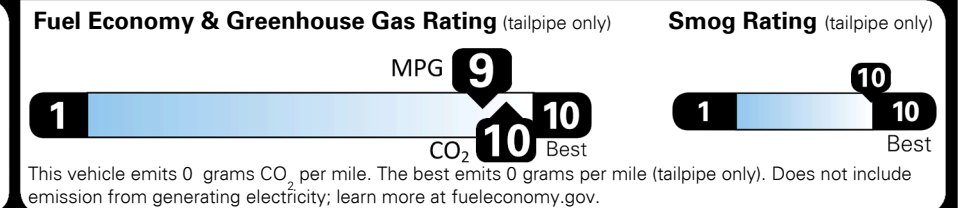

Actual results will vary for many reasons, including driving conditions and how you drive and maintain your vehicle. The average new vehicle gets 28 MPG and costs $9,750 to fuel over 5 years. Cost estimates are based on 15,000 miles per year at $0.15 per kW-hr. MPGe is miles per gasoline gallon equivalent. Vehicle emissions are a significant cause of global warming and smog.

fueleconomy.gov

Calculate personalized estimates and compare vehicles

GOVERNMENT 5-STAR SAFETY RATINGS

Overall Vehicle Score	Not Rated	
Based on the combined rating of frontal, side and rollover. Should ONLY be compared to other vehicles of similar size and weight.		
Frontal Crash	Driver	Not Rated
	Passenger	Not Rated
Based on the risk of injury in a frontal impact. Should ONLY be compared to other vehicles of similar size and weight.		
Side Crash	Front seat	Not Rated
	Rear seat	Not Rated
Star ratings based on the risk of injury in a side impact.		
Rollover	Not Rated	
Star ratings based on the risk of rollover in a single-vehicle crash.		

Star ratings range from 1 to 5 stars (★★★★★) with 5 being the highest.
Source: National Highway Traffic Safety Administration (NHTSA).
www.safercar.gov or 1-888-327-4236

Manufacturer's suggested retail price includes Manufacturer's recommended pre-delivery service. License and title fees, state and local taxes and other dealer installed options and accessories are not included in the manufacturer's suggested retail price.

PARTS CONTENT INFORMATION

FOR VEHICLES IN THIS CAR LINE U.S./CANADIAN PARTS CONTENT: 1 %

MAJOR SOURCES OF FOREIGN PARTS: KOREA: 95%

NOTE: PARTS CONTENT DOES NOT INCLUDE FINAL ASSEMBLY, DISTRIBUTION, OR OTHER NON-PARTS COSTS.

FOR THIS VEHICLE FINAL ASSEMBLY POINT: GWANGMYEONG, KOREA

COUNTRY OF ORIGIN

ENGINE: KOREA
TRANSMISSION: KOREA