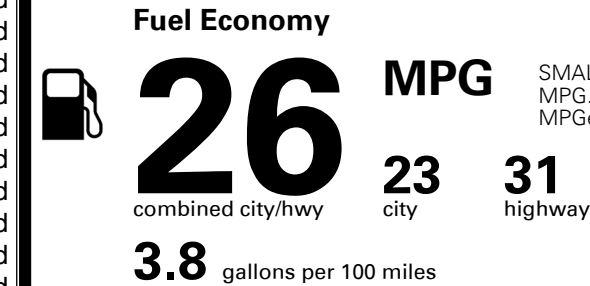

\$ 36,440.00

INLAND FREIGHT AND HANDLING

\$ 1,375.00

TOTAL MANUFACTURER'S SUGGESTED RETAIL PRICE ▶

\$ 37,815.00

TOTAL ADDITIONAL WEIGHT: 7.3

*Additional terms and conditions apply.

**Kia Connect may be currently unavailable for Model Year 2022 and newer vehicles sold or purchased in Massachusetts; please see owners.kia.com for updates on availability.

EPA DOT Fuel Economy and Environment

Gasoline Vehicle

SMALL SUVs range from 14 to 118 MPG. The best vehicle rates 140 MPGe.

You spend \$750 more in fuel costs over 5 years compared to the average new vehicle.