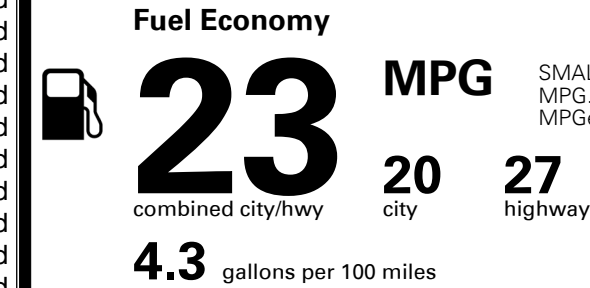

INLAND FREIGHT AND HANDLING

\$ 1,375.00

TOTAL MANUFACTURER'S SUGGESTED RETAIL PRICE ▶

\$ 48,800.00

TOTAL ADDITIONAL WEIGHT: 24.6

*Additional terms and conditions apply.

**Kia Connect may be currently unavailable for Model Year 2022 and newer vehicles sold or purchased in Massachusetts; please see owners.kia.com for updates on availability.

EPA DOT Fuel Economy and Environment

Gasoline Vehicle

SMALL SUVs range from 14 to 118 MPG. The best vehicle rates 140 MPGe.

You spend \$2,000 more in fuel costs over 5 years compared to the average new vehicle.