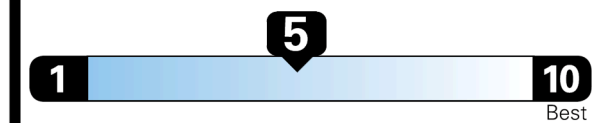

Fuel Economy & Greenhouse Gas Rating (tailpipe only)