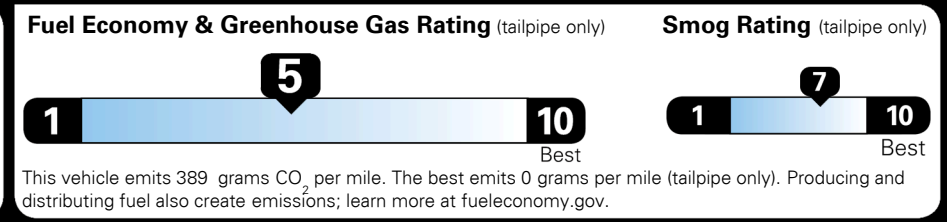

EPA DOT Fuel Economy and Environment

Gasoline Vehicle

Fuel Economy
 23 **MPG**
combined city/hwy **20** city **27** highway
4.3 gallons per 100 miles

SMALL SUVs range from 14 to 118 MPG. The best vehicle rates 140 MPGe.

You spend **$2,000**
more in fuel costs over 5 years
compared to the average new vehicle.

Annual fuel cost
$2,350