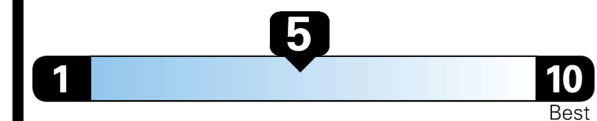

2024 SORENTO SX 2.5T FWD

MODEL/OPT.CODE: 76272 / 010
EXTERIOR COLOR: MIDNIGHT LAKE BLUE
INTERIOR COLOR: BLACK
VEHICLE ID NUMBER: 5XYRK4JF4RG277138
PORT OF ENTRY: WEST POINT

Sold To: OK033
Kalidy Kia
14205 BROADWAY EXT.
EDMOND OK 73013

Ship To: OK033

STANDARD FEATURES

STANDARD EX FWD FEATURES

MECHANICAL
2.5L Turbo Engine; 281hp & 311 lb-ft Torque
8-Speed Dual Clutch Auto Transmission
Drive Mode Select

ADVANCED DRIVER-ASSISTANCE SYSTEMS

Forward Collision-Avoidance Assist - Cyclist/Jct Turning
Blind-Spot Collision Warning
Rear Cross-Traffic Collision-Avoidance Assist
Lane Keeping Assist & Lane Following Assist
Driver Attention Warning & High Beam Assist
Safe Exit Assist & Highway Driving Assist
Parking Distance Warning - Forward / Reverse
Navigation-Based Smart Cruise Control-Curve w/Stop & Go

SAFETY

Dual Front Advanced Airbags & Driver's Knee Airbag
Dual Front and Rear Seat-Mounted Side Airbags
Full-Length Side Curtain Airbags

INTERIOR, COMFORT & CONVENIENCE

12.3" Panoramic Display w/ Navigation
Android Auto and Apple CarPlay
Kia Connect w/Free 12-Mo. Trial.* Where Available**
SIRIUSXM® w/Free 3-Mo. Subscription*
Dual Automatic Climate Control w/ Auto Defogger
Smart Key w/ Push Button & Remote Start
Wireless Charger (Front) / Front & Rear USB Charge Ports
Power Adjustable Driver & Front Passenger Seats
SynTex Seating Material w/ Heated Front Seats
2nd Row Captain's Chairs (2 Seats)
One-Touch Slide & Fold 2nd Row Seats
Rear Occupant Alert w/Ultrasonic Sensors

EXTERIOR

20" Alloy Wheels
Smart Power Liftgate
LED Projector Headlights w/ Auto-On/Off
LED Positioning Lights & LED Fog Lights
Power Adj. Heated Outside Mirrors w/LED Turn Signals
Roof Rails & Compact Spare Tire