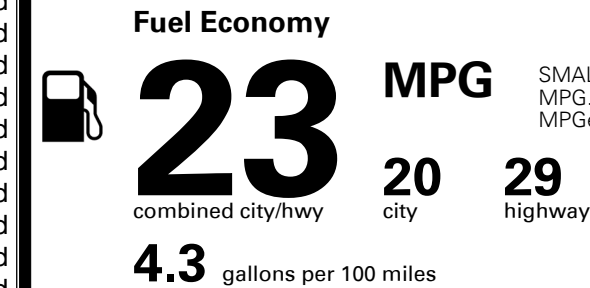

EPA DOT Fuel Economy and Environment

Gasoline Vehicle

SMALL SUVs range from 14 to 118 MPG. The best vehicle rates 140 MPGe.

You spend $2,000 more in fuel costs over 5 years compared to the average new vehicle.

Annual fuel cost $2,350

Fuel Economy & Greenhouse Gas Rating (tailpipe only)