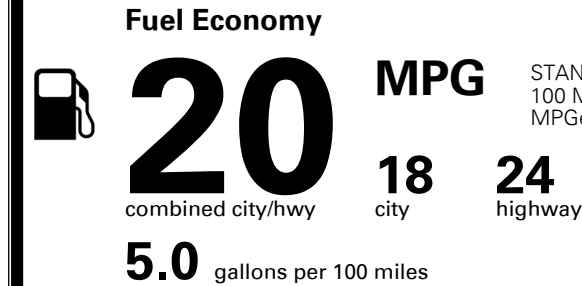

TOTAL ADDITIONAL WEIGHT: 22.1

*Additional terms and conditions apply.

**Kia Connect may be currently unavailable for Model Year 2022 and newer vehicles sold or purchased in Massachusetts; please see owners.kia.com for updates on availability.

EPA DOT Fuel Economy and Environment

Gasoline Vehicle

STANDARD SUVs range from 11 to 100 MPG. The best vehicle rates 140 MPGe.

You spend
\$3,750
 more in fuel costs
 over 5 years
 compared to the
 average new vehicle.