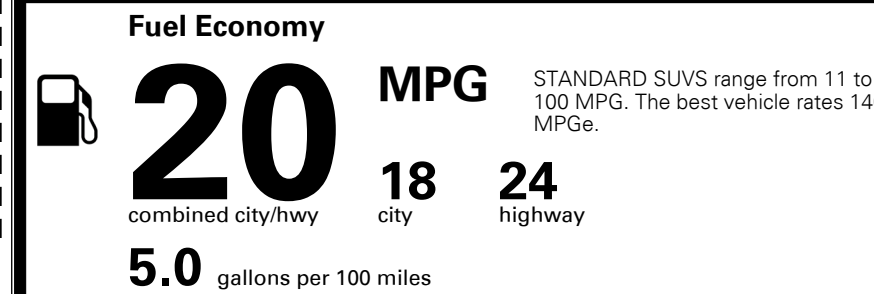

EPA DOT Fuel Economy and Environment

Gasoline Vehicle

You spend \$3,750 more in fuel costs over 5 years
 compared to the average new vehicle.

Annual fuel cost \$2,700

Actual results will vary for many reasons, including driving conditions and how you drive and maintain your vehicle. The average new vehicle gets 28 MPG and costs \$9,750 to fuel over 5 years. Cost estimates are based on 15,000 miles per year at \$ 3.60 per gallon. MPGe is miles per gasoline gallon equivalent. Vehicle emissions are a significant cause of climate change and smog.