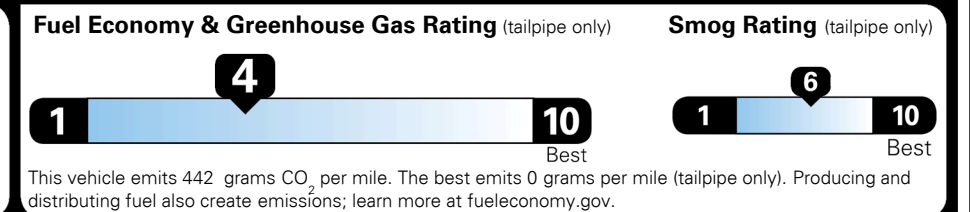

\$600.00
 \$75.00
 \$225.00
 \$350.00

MSRP INCLUDING OPTIONS

\$ 41,340.00

INLAND FREIGHT AND HANDLING

\$ 1,395.00

TOTAL MANUFACTURER'S SUGGESTED RETAIL PRICE ▶

\$ 42,735.00

TOTAL ADDITIONAL WEIGHT: 13.4

EPA DOT Fuel Economy and Environment

Gasoline Vehicle

You spend \$3,750 more in fuel costs over 5 years
 compared to the average new vehicle.

Annual fuel cost \$2,700

Actual results will vary for many reasons, including driving conditions and how you drive and maintain your vehicle. The average new vehicle gets 28 MPG and costs \$9,750 to fuel over 5 years. Cost estimates are based on 15,000 miles per year at \$ 3.60 per gallon. MPGe is miles per gasoline gallon equivalent. Vehicle emissions are a significant cause of climate change and smog.