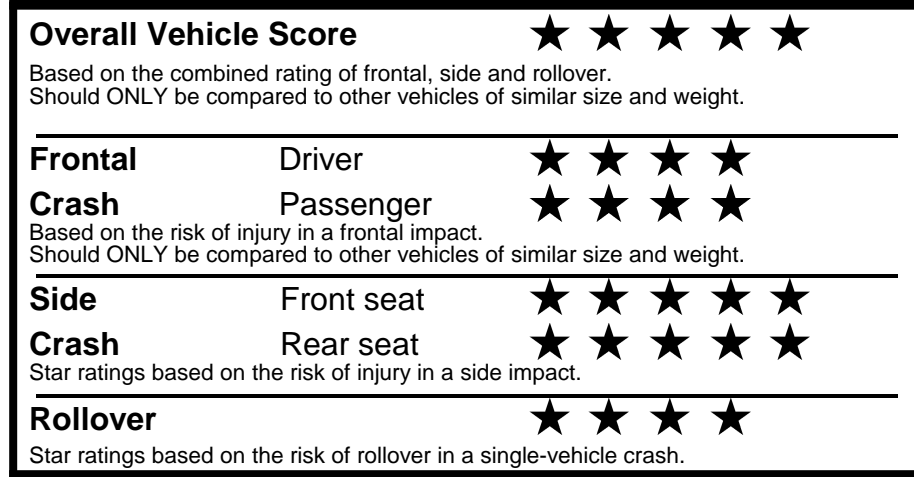

fueleconomy.gov
 Calculate personalized estimates and compare vehicles

Smartphone QR Code

GOVERNMENT 5-STAR SAFETY RATINGS

Star ratings range from 1 to 5 stars (★★★★★) with 5 being the highest.
 Source: National Highway Traffic Safety Administration (NHTSA).
www.safercar.gov or 1-888-327-4236