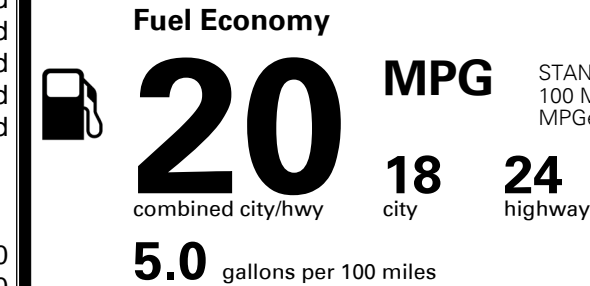

TOTAL ADDITIONAL WEIGHT: 61.3

EPA DOT Fuel Economy and Environment

Gasoline Vehicle

You spend
\$3,750
 more in fuel costs
 over 5 years
 compared to the
 average new vehicle.

Annual fuel cost
\$2,700

Actual results will vary for many reasons, including driving conditions and how you drive and maintain your vehicle. The average new vehicle gets 28 MPG and costs \$9,750 to fuel over 5 years. Cost estimates are based on 15,000 miles per year at \$ 3.60 per gallon. MPGe is miles per gasoline gallon equivalent. Vehicle emissions are a significant cause of climate change and smog.