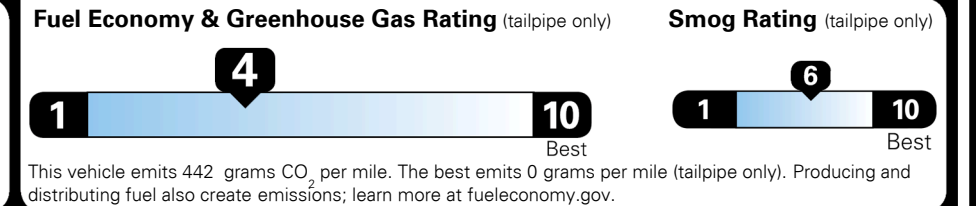

TOTAL ADDITIONAL WEIGHT: 61.3

EPA DOT Fuel Economy and Environment

Gasoline Vehicle

You spend
\$3,750
 more in fuel costs
 over 5 years
 compared to the
 average new vehicle.

Annual fuel cost
\$2,700

Actual results will vary for many reasons, including driving conditions and how you drive and maintain your vehicle. The average new vehicle gets 28 MPG and costs \$9,750 to fuel over 5 years. Cost estimates are based on 15,000 miles per year at \$ 3.60 per gallon. MPGe is miles per gasoline gallon equivalent. Vehicle emissions are a significant cause of climate change and smog.