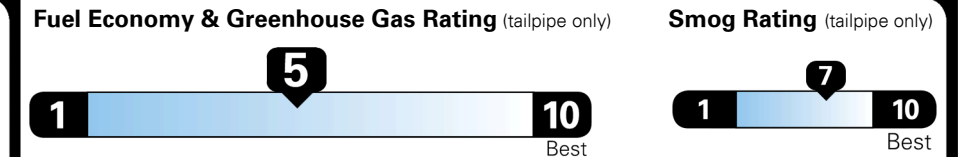

This vehicle emits 344 grams CO₂ per mile. The best emits 0 grams per mile (tailpipe only). Producing and distributing fuel also create emissions; learn more at fueleconomy.gov.

Actual results will vary for many reasons, including driving conditions and how you drive and maintain your vehicle. The average new vehicle gets 28 MPG and costs $9,750 to fuel over 5 years. Cost estimates are based on 15,000 miles per year at $ 3.60 per gallon. MPGe is miles per gasoline gallon equivalent. Vehicle emissions are a significant cause of climate change and smog.

fueleconomy.gov

Calculate personalized estimates and compare vehicles

GOVERNMENT 5-STAR SAFETY RATINGS

Overall Vehicle Score	Not Rated
Based on the combined rating of frontal, side and rollover. Should ONLY be compared to other vehicles of similar size and weight.	
Frontal	Driver ★ ★ ★ ★ ★
Crash	Passenger ★ ★ ★ ★ ★
Based on the risk of injury in a frontal impact. Should ONLY be compared to other vehicles of similar size and weight.	
Side	Front seat Not Rated
Crash	Rear seat Not Rated
Star ratings based on the risk of injury in a side impact.	
Rollover	★ ★ ★ ★
Star ratings based on the risk of rollover in a single-vehicle crash.	

Star ratings range from 1 to 5 stars (★★★★★) with 5 being the highest.
Source: National Highway Traffic Safety Administration (NHTSA).
www.safercar.gov or 1-888-327-4236

Manufacturer's suggested retail price includes Manufacturer's recommended pre-delivery service. License and title fees, state and local taxes and other dealer installed options and accessories are not included in the manufacturer's suggested retail price.

PARTS CONTENT INFORMATION

FOR VEHICLES IN THIS CAR LINE U.S./CANADIAN PARTS CONTENT: 55 %

MAJOR SOURCES OF FOREIGN PARTS: KOREA: 30%

NOTE: PARTS CONTENT DOES NOT INCLUDE FINAL ASSEMBLY, DISTRIBUTION, OR OTHER NON-PARTS COSTS.

FOR THIS VEHICLE FINAL ASSEMBLY POINT: WEST POINT, GA, USA

COUNTRY OF ORIGIN

ENGINE: USA

TRANSMISSION: USA