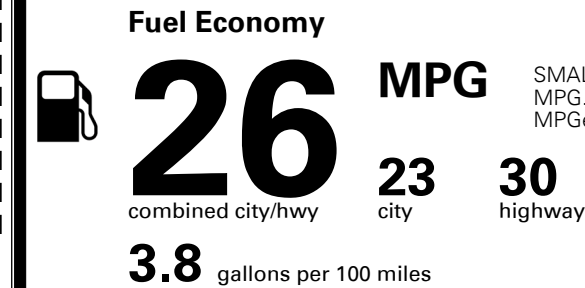

EPA DOT Fuel Economy and Environment

Gasoline Vehicle

SMALL SUVs range from 14 to 118 MPG. The best vehicle rates 140 MPGe.

You spend $750 more in fuel costs over 5 years
compared to the average new vehicle.

Annual fuel cost $2,100