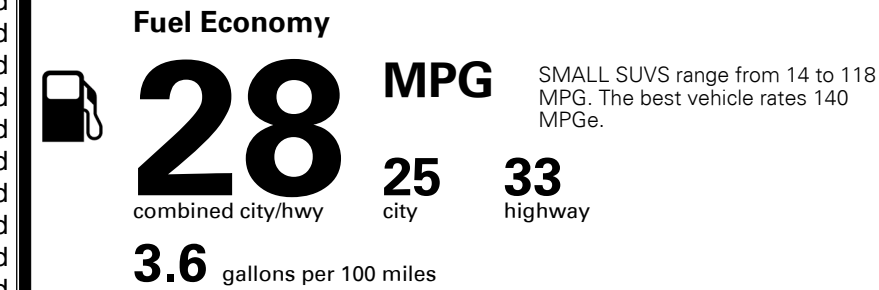

\$395.00
 Included
 \$175.00
 \$350.00

MSRP INCLUDING OPTIONS

\$ 35,610.00

INLAND FREIGHT AND HANDLING

\$ 1,375.00

TOTAL MANUFACTURER'S SUGGESTED RETAIL PRICE ▶

\$ 36,985.00

TOTAL ADDITIONAL WEIGHT: 7.8

EPA DOT Fuel Economy and Environment

Gasoline Vehicle

You save \$0
 in fuel costs over 5 years compared to the average new vehicle.

Annual fuel cost
\$1,950

Actual results will vary for many reasons, including driving conditions and how you drive and maintain your vehicle. The average new vehicle gets 28 MPG and costs \$9,750 to fuel over 5 years. Cost estimates are based on 15,000 miles per year at \$ 3.60 per gallon. MPGe is miles per gasoline gallon equivalent. Vehicle emissions are a significant cause of climate change and smog.