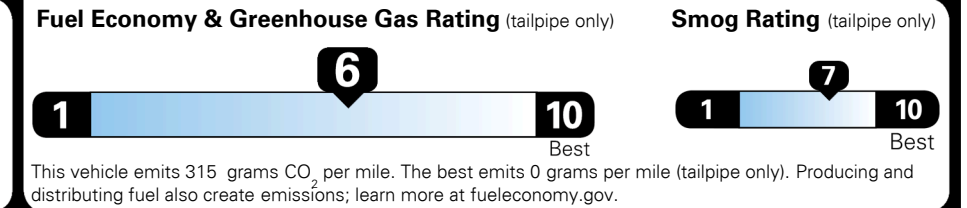

\$395.00
 Included
 \$175.00
 \$350.00

MSRP INCLUDING OPTIONS

\$ 35,610.00

INLAND FREIGHT AND HANDLING

\$ 1,375.00

TOTAL MANUFACTURER'S SUGGESTED RETAIL PRICE ▶

\$ 36,985.00

TOTAL ADDITIONAL WEIGHT: 7.8

EPA DOT Fuel Economy and Environment

Gasoline Vehicle

You save \$0
 in fuel costs over 5 years compared to the average new vehicle.

Annual fuel cost
\$1,950

Actual results will vary for many reasons, including driving conditions and how you drive and maintain your vehicle. The average new vehicle gets 28 MPG and costs \$9,750 to fuel over 5 years. Cost estimates are based on 15,000 miles per year at \$ 3.60 per gallon. MPGe is miles per gasoline gallon equivalent. Vehicle emissions are a significant cause of climate change and smog.