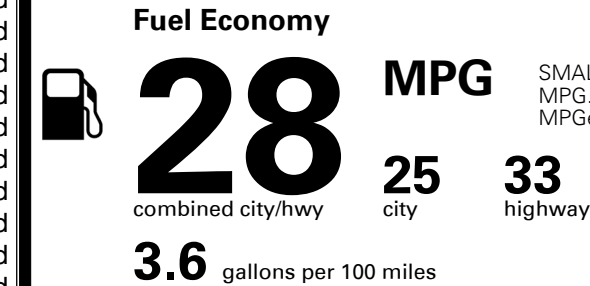

\$395.00
 \$175.00
 \$350.00

MSRP INCLUDING OPTIONS

\$ 35,610.00

INLAND FREIGHT AND HANDLING

\$ 1,375.00

TOTAL MANUFACTURER'S SUGGESTED RETAIL PRICE ▶

\$ 36,985.00

TOTAL ADDITIONAL WEIGHT: 7.8

EPA DOT Fuel Economy and Environment

Gasoline Vehicle

SMALL SUVs range from 14 to 118 MPG. The best vehicle rates 140 MPGe.

You save
\$0

in fuel costs
 over 5 years
 compared to the
 average new vehicle.

Annual fuel cost
\$1,950