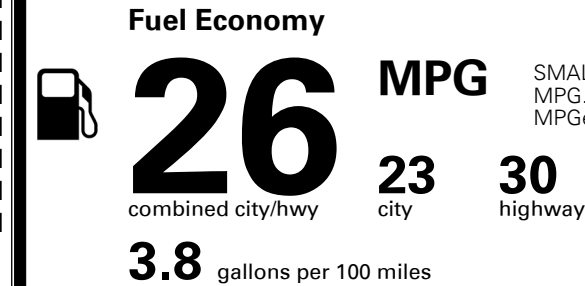

EPA DOT Fuel Economy and Environment

Gasoline Vehicle

SMALL SUVs range from 14 to 123 MPG. The best vehicle rates 140 MPGe.

You spend
$750
more in fuel costs
over 5 years
compared to the
average new vehicle.

Annual fuel cost
$2,100

Fuel Economy & Greenhouse Gas Rating (tailpipe only) Smog Rating (tailpipe only)